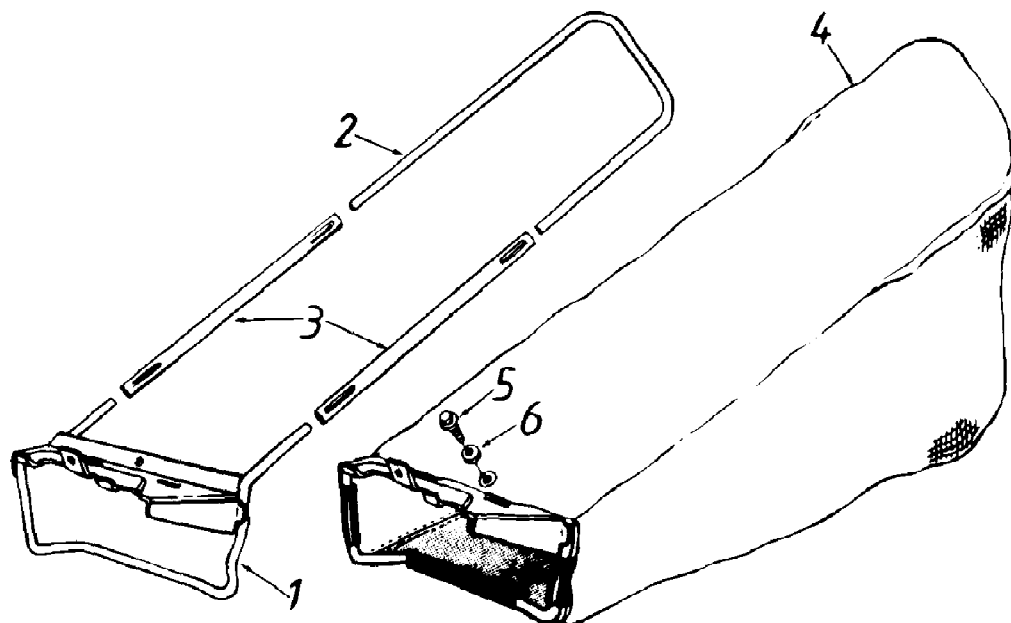

190-110-190 Side Discharge Grass Collector (1994)
Grass Catcher

190-110-190 Side Discharge Grass Collector (1994)
Grass Catcher

Page 2 of 2

Ref #	Part Number	Qty	S/P/F	Description
1	16839B	1	S	Frame - Lower Ass'y.
2	747-0575	1	S	Frame - Upper
3	749-0774	1	S	Tube Support
4	764-0271	1	S	Grass Bag
5	710-0599	1	/P	Hex Wash. Hd. TT-Tap Scr. 1/4-20 x 5" Lg.
6	736-0270	1	/P	Bell-Wash. 1/4" I.D.
8	747-0870	1		Grass Bag Hook
9	710-0258	1	S/F	Hex Bolt 1/4-20 x .62" Lg.
10	736-0329	1	S/F	L-Wash. 1/4" I.D.
11	712-0287	1	S/F	Hex Nut 1/4-20 Thd.