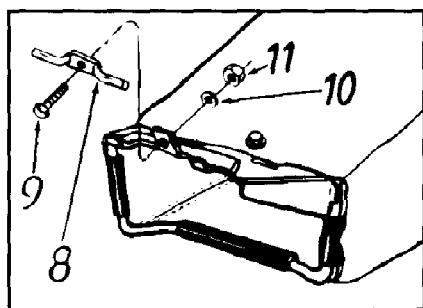

190-110-190 Side Discharge Grass Collector (1994)
Grass Catcher

190-110-190 Side Discharge Grass Collector (1994)
Grass Catcher

Page 2 of 2

Ref #	Part Number	Qty	S/P/F	Description
1	16839B	1	S	Frame - Lower Ass'y.
2	747-0575	1	S	Frame - Upper
3	749-0774	1	S	Tube Support
4	764-0271	1	S	Grass Bag
5	710-0599	1	/P	Hex Wash. Hd. TT-Tap Scr. 1/4-20 x 5" Lg.
6	736-0270	1	/P	Bell-Wash. 1/4" I.D.
8	747-0870	1		Grass Bag Hook
9	710-0258	1	S/F	Hex Bolt 1/4-20 x .62" Lg.
10	736-0329	1	S/F	L-Wash. 1/4" I.D.
11	712-0287	1	S/F	Hex Nut 1/4-20 Thd.